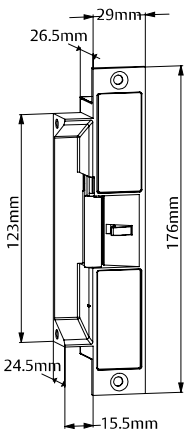

ES2100 Series Monitored Electric Strike

Integrated magnets
Align with integrated reed switch.

ES2100

ES2100-020

ES2100-010

ES2100 Electric Strike

3570 Series Mortice Lock

Magnet Faceplate

STD Backset

Extended Backset

Dimension A	60	127
Dimension B	84	151

PADDE SERIES