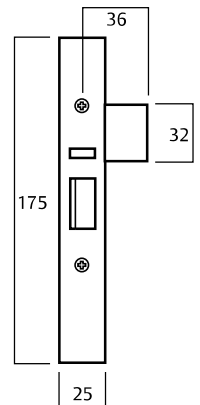

ES2100 Series Monitored Electric Strike

Integrated magnets
Align with integrated reed switch.

ES2100

ES2100-020

ES2100-010

ES2100 Electric Strike

3570 Series Mortice Lock

Magnet Faceplate

STD Backset

Extended Backset

Dimension A	60	127
Dimension B	84	151

PADDE SERIES