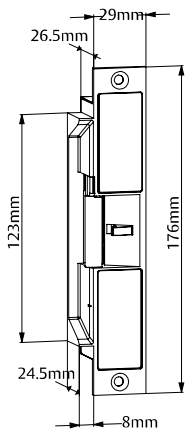

ES2100 Series Monitored Electric Strike

Integrated magnets
Align with integrated reed switch.

ES2100

ES2100-020

ES2100-010

ES2100 Electric Strike

3570 Series Mortice Lock

Magnet Faceplate

STD Backset

Extended Backset

Dimension A	60	127
Dimension B	84	151

PADDE SERIES