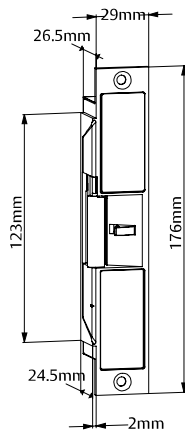

ES2100 Series Monitored Electric Strike

Integrated magnets
Align with integrated reed switch.

ES2100

ES2100-020

ES2100-010

ES2100 Electric Strike

3570 Series Mortice Lock

Magnet Faceplate

STD Backset

Extended Backset

Dimension A	60	127
Dimension B	84	151

PADDE SERIES