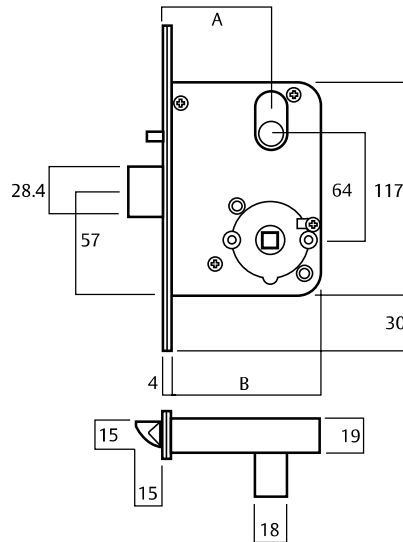

ES2100 Series Monitored Electric Strike

Integrated magnets
Align with integrated reed switch.

ES2100

ES2100-020

ES2100-010

ES2100 Electric Strike

3570 Series Mortice Lock

Magnet Faceplate

STD Backset

Extended Backset

Dimension A	60	127
Dimension B	84	151

PADDE SERIES